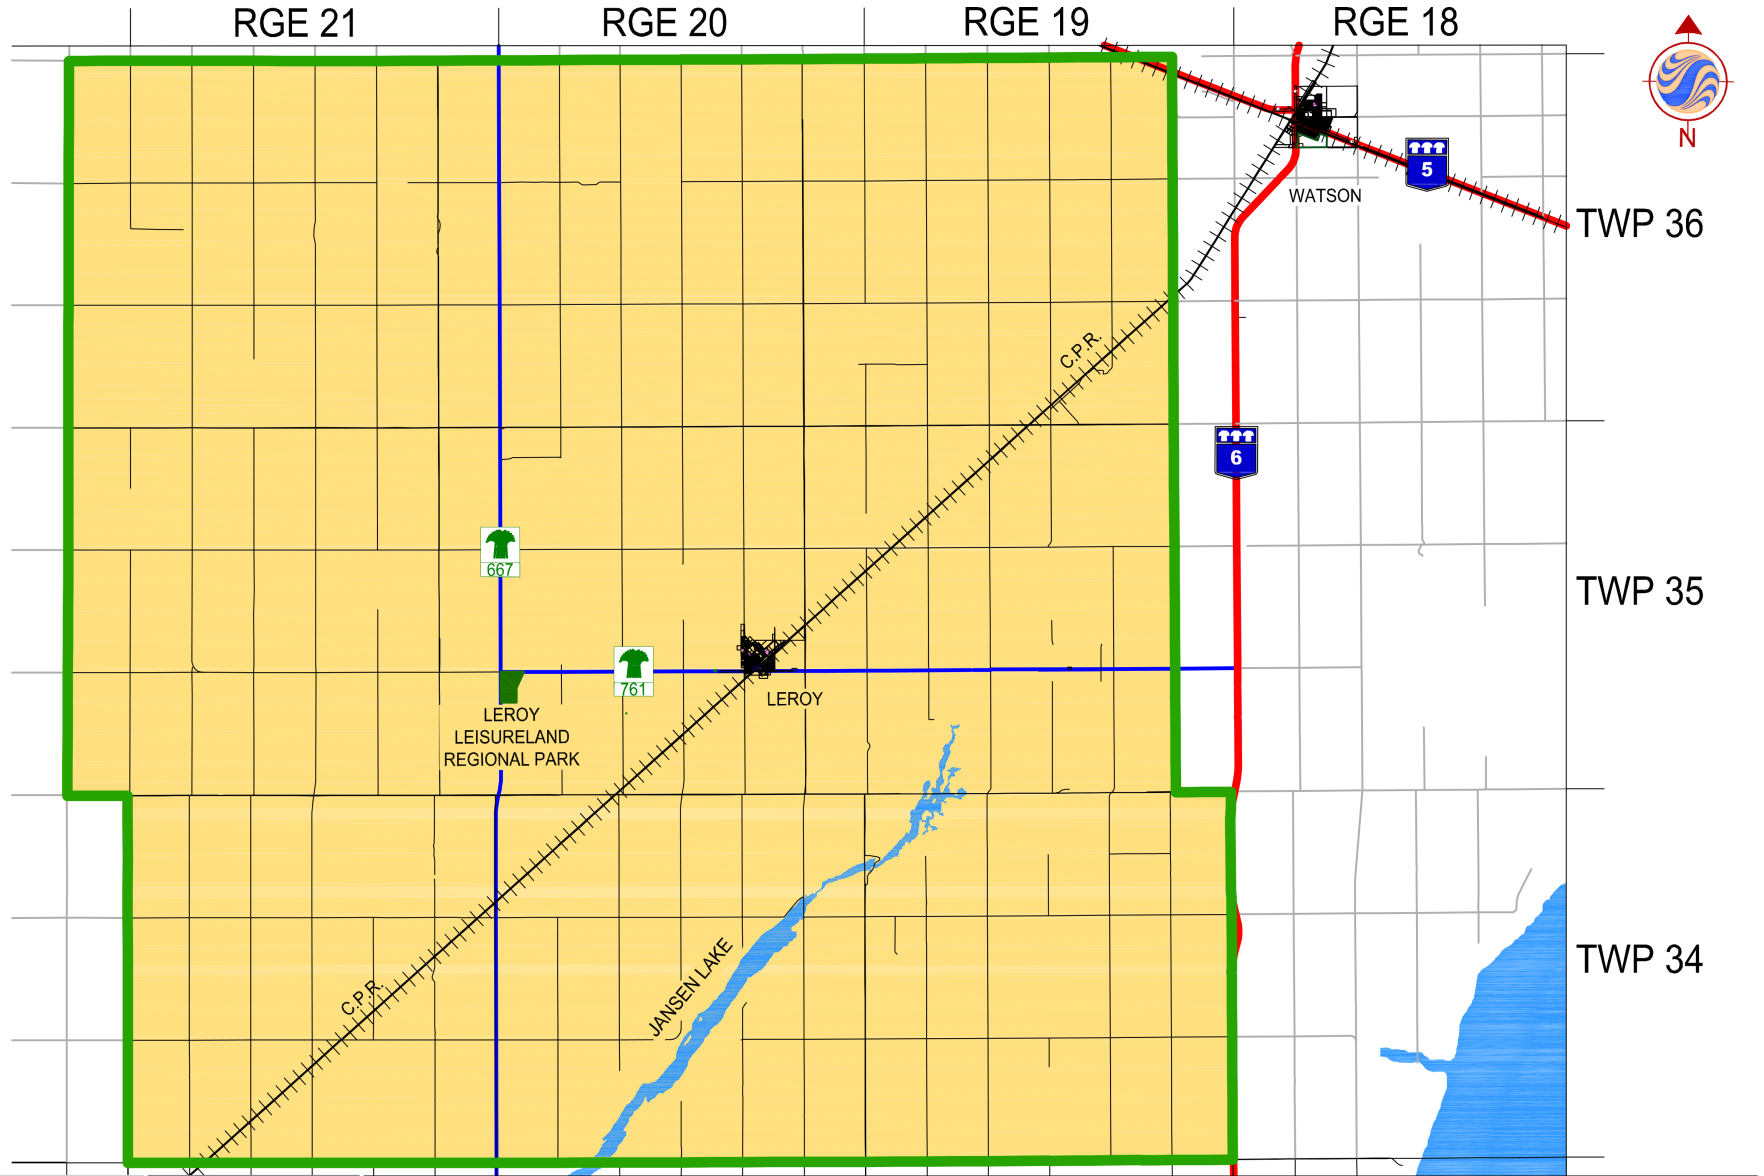

Legend

- Agriculture
- Regional Park
- Railroad
- Primary Highway
- Secondary Highway
- Rural Municipal Boundary

RM OF LEROY #339
ZONING MAP

Stantec